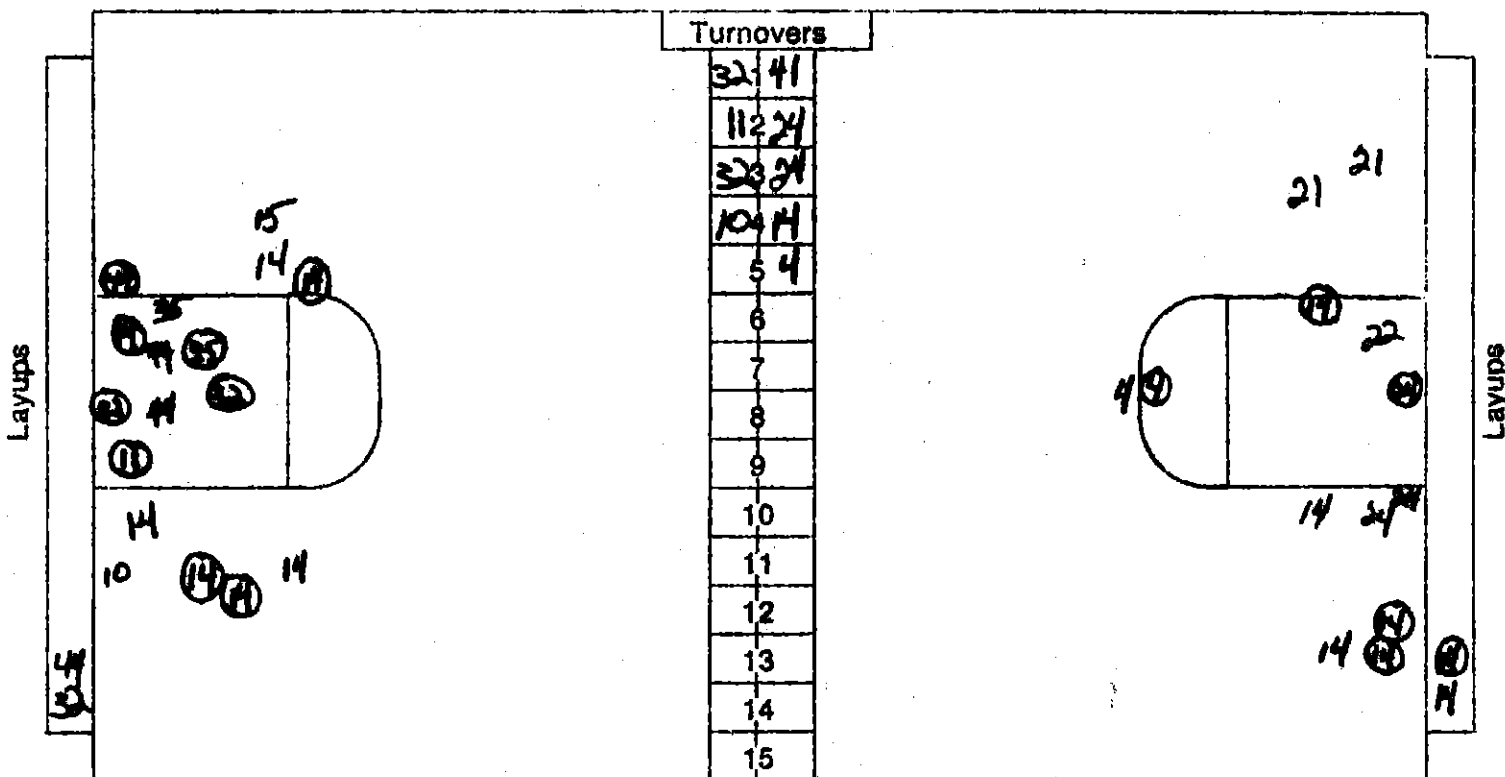

QUICKIE BASKETBALL STATISTICS

First Half

Second Half

Final

(Circle one)

Meade Co.

Oldham Co.

Visitors

Home

Team: Score.....	15	25
Field Goals (Made/Att./Pct.).....	6 - 15 - 40%	9 - 19 - 47.4%
Free Throws (Made/Att./Pct.).....	- -	- -
Rebounds.....		
Fouls.....		

Individual: Scoring Leaders .....

Rebounding Leaders.....

Three or More Fouls .....

Shot Chart

Team Oldham Co.

Team Meade Co.